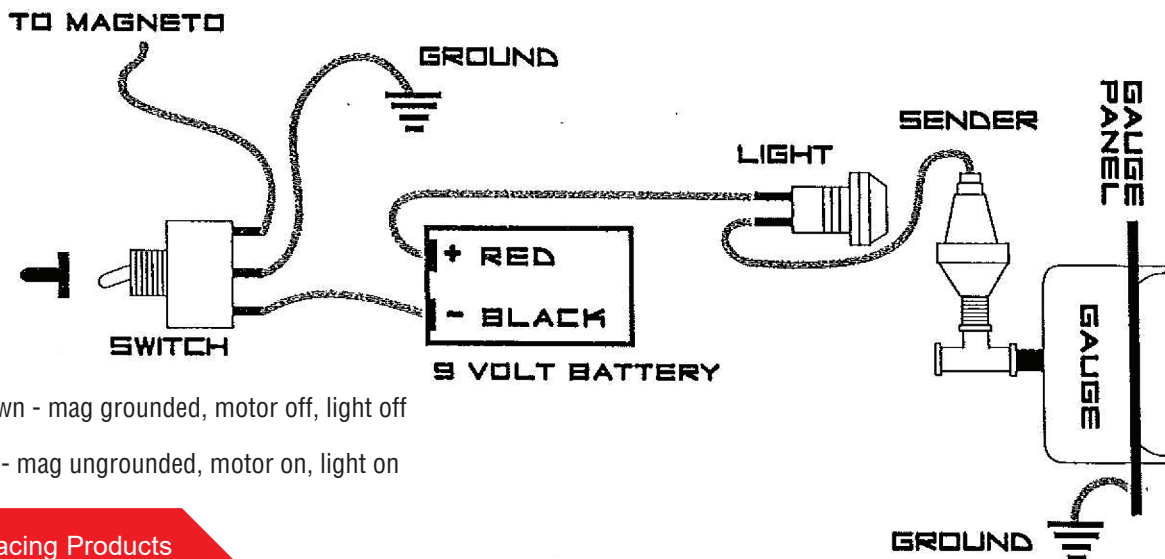

SPRINT CAR BATTERY PACK KIT INSTRUCTIONS

- Switch down - mag grounded, motor off, light off
- Switch up - mag ungrounded, motor on, light on

Longacre Racing Products
977 Hyrock Blvd.
Boonville, IN 47601

LongacreRacing.com

800-423-3110

LIT-5248 REV A

SPRINT CAR BATTERY PACK KIT INSTRUCTIONS

- Switch down - mag grounded, motor off, light off
- Switch up - mag ungrounded, motor on, light on

Longacre Racing Products
977 Hyrock Blvd.
Boonville, IN 47601