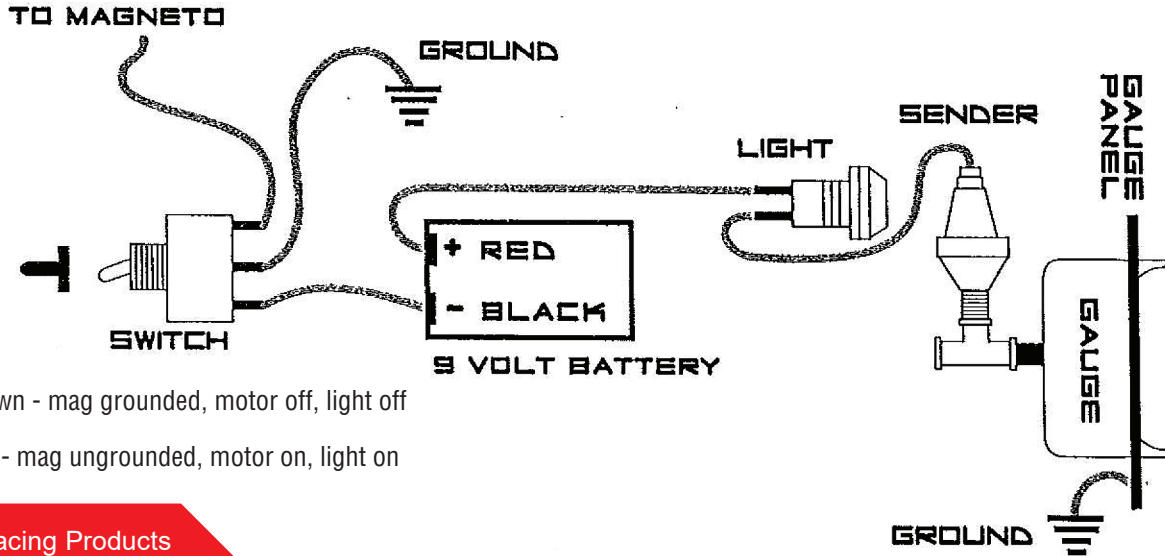

SPRINT CAR BATTERY PACK KIT INSTRUCTIONS

- Switch down - mag grounded, motor off, light off
- Switch up - mag ungrounded, motor on, light on

Longacre Racing Products
977 Hyrock Blvd.
Boonville, IN 47601

LongacreRacing.com

800-423-3110

LIT-5248 REV A

SPRINT CAR BATTERY PACK KIT INSTRUCTIONS

- Switch down - mag grounded, motor off, light off
- Switch up - mag ungrounded, motor on, light on

Longacre Racing Products
977 Hyrock Blvd.
Boonville, IN 47601