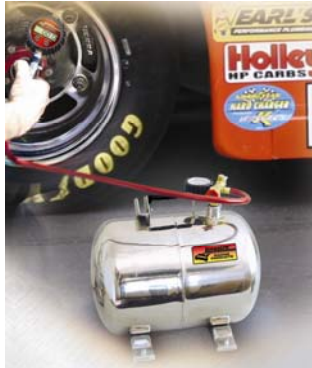

RELATED TIRE PRODUCTS

Lightweight portable air tank. Polished, w, 0-60 psi Deluxe analog filler gauge. Don't drag the air hose around the car any more. New unit with minor cosmetic blemishes.

RBC403.....NEW $199.00   NOW $124.95

Qty 1 Available